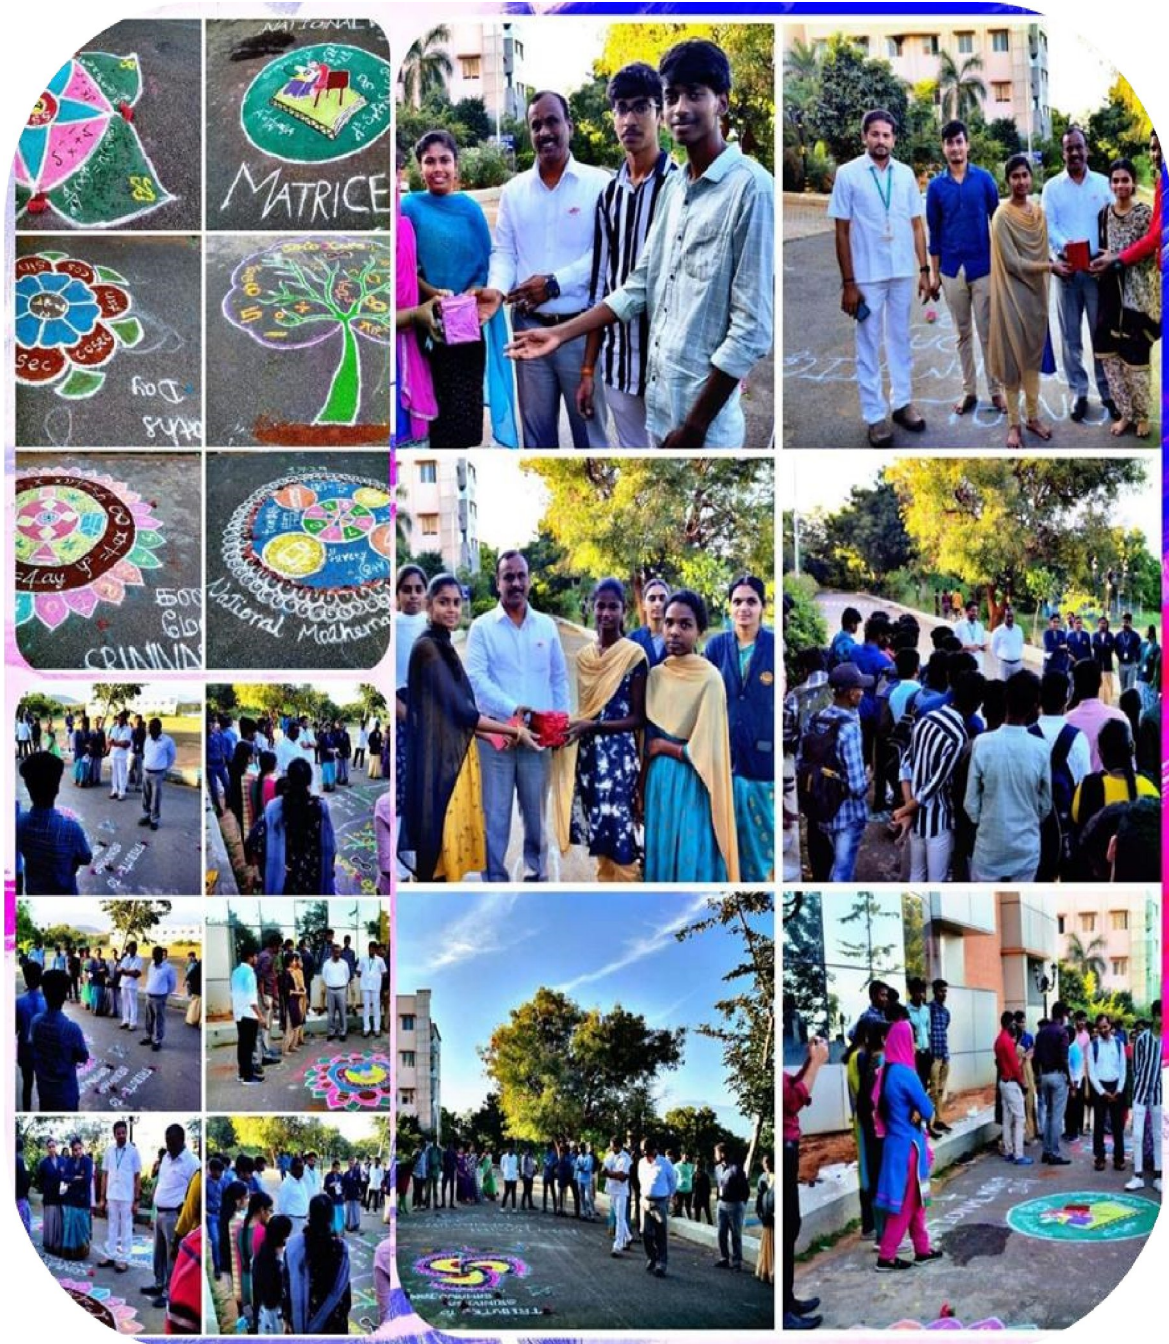

SREE SAKTHI ENGINEERING COLLEGE

TNEA Admission Code **2673**

OOTY MAIN ROAD, KARAMADAI, | MOB : +91 92445 04444,+91 92445 02277
COIMBATORE- 641104. INDIA | Web : www.sreesakthi.edu.in

Affiliated to Anna University & Approved by AICTE, Accredited by NAAC

SRINIVASA RAMANUJAN BIRTHDAY CELEBRATION - MATHS RANGOLI

COMPETITION @ SSEC CAMPUS