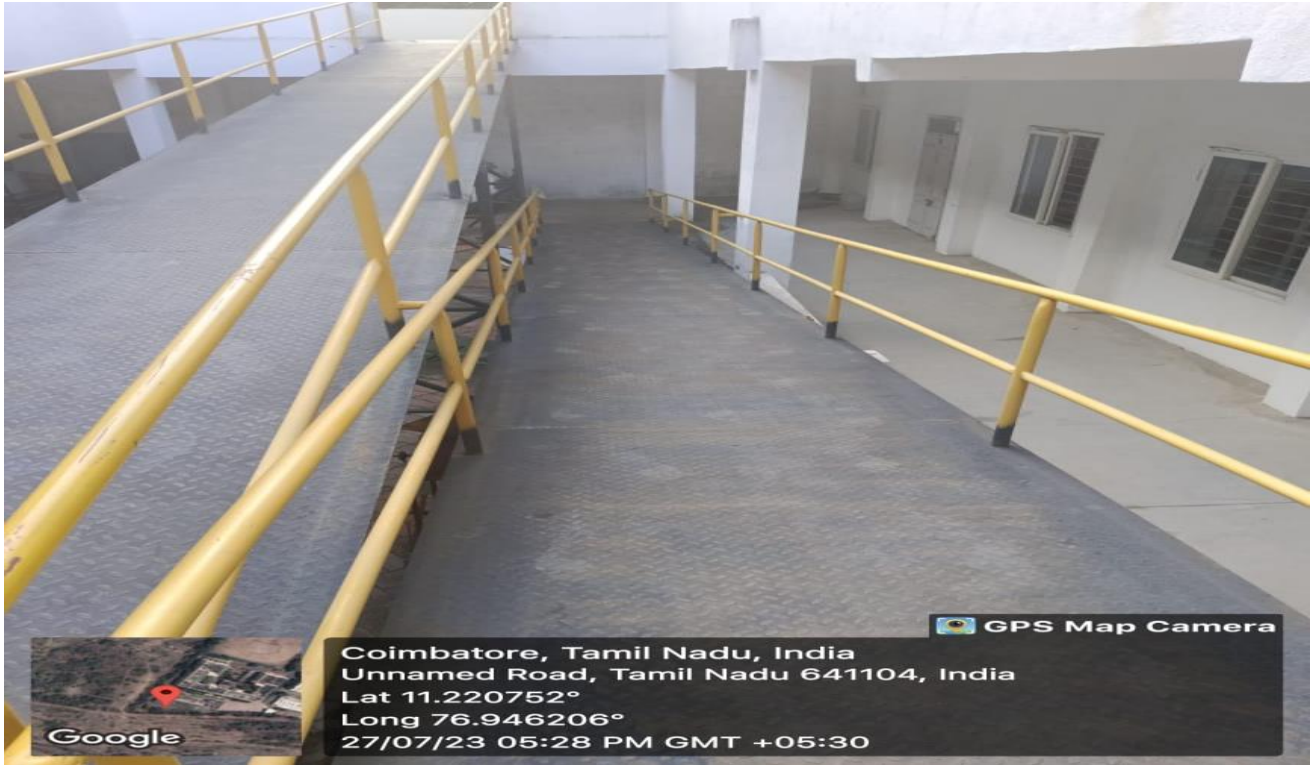

SREE SAKTHI ENGINEERING COLLEGE

TNEA Admission Code **2673**

OOTY MAIN ROAD, KARAMADAI, | MOB : +91 92445 04444,+91 92445 02277
COIMBATORE- 641104. INDIA | Web : www.sreesakthi.edu.in

Affiliated to Anna University & Approved by AICTE, Accredited by NAAC

GPS Map Camera

Coimbatore, Tamil Nadu, India
Unnamed Road, Tamil Nadu 641104, India
Lat 11.220752°
Long 76.946206°
27/07/23 05:28 PM GMT +05:30

Google